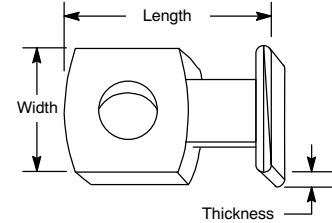

Low Profile Nylon Natural Screw Mounts

Features

- Reduces Snags Allowing Bundles Closer Proximity to Mounting Material
- Confined Spaces and Control panels or Other Areas where Space is Limited
- Achieve Extreme Low Height when Combined with Cobra Low Profile Cable Tie

SM-02

Low Profile Nylon Screw Mounts

NTE Type No.	Length	Height	Width	Slot Height	Slot Width	Screw Size	Qty. per Bag	Diag No.
04-LPM19	.750 / 19.05	.120 / 3.04	.500 / 12.70	.062 / 1.587	.180 / 4.57	#8	100	SM-02

Note 2. Dimensions are listed as "inch / millimeter".